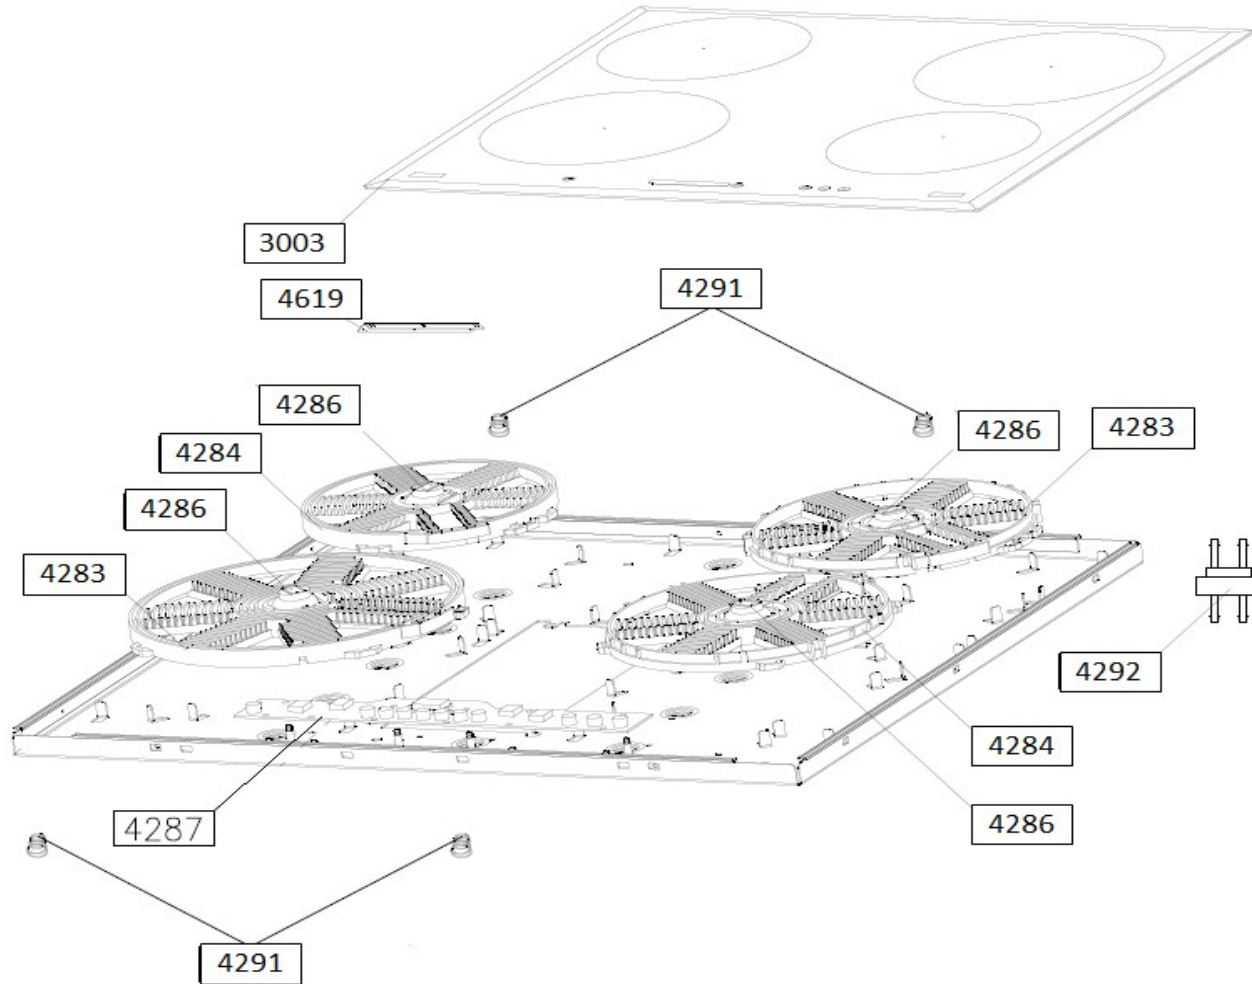

Fornuizen - vrijstaand

Typenummer

VFI5042ZWA/01

Subgroep onderdeel

Kookgedeelte

Revisie datum

17-4-2023