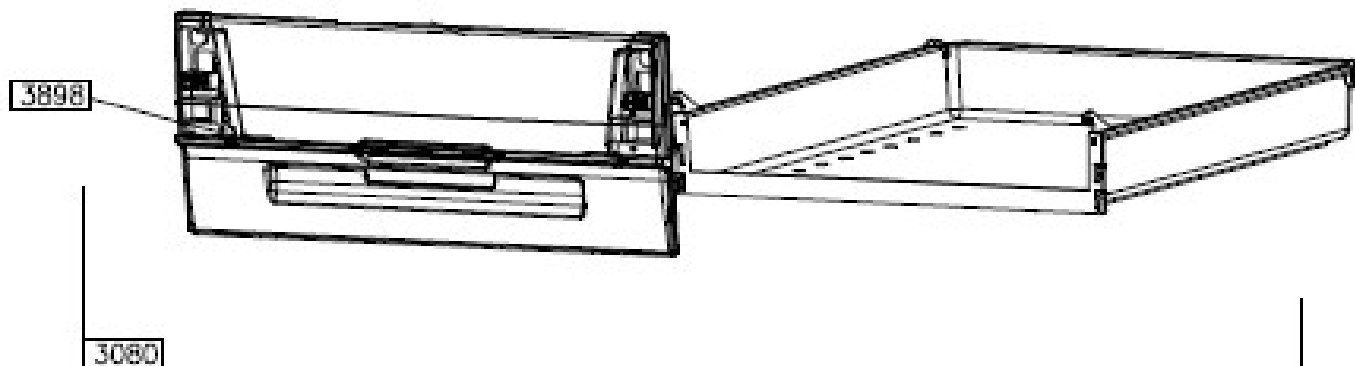

Fornuizen - vrijstaand

Typenummer

VF15042ZWA/01

Subgroep onderdeel

Onderlade

Revisie datum

17-4-2023