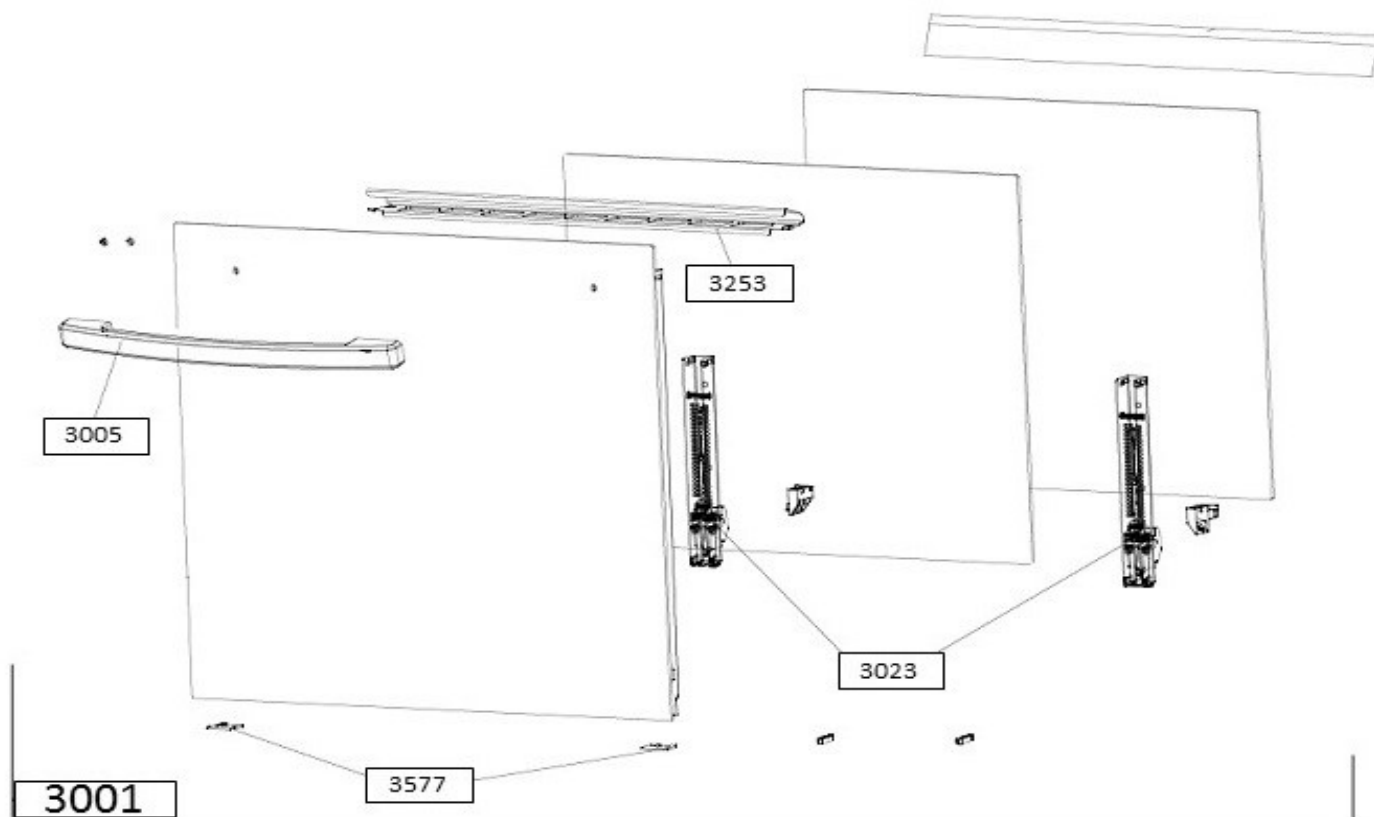

Fornuizen - vrijstaand

Typenummer	VFI5042ZWA/01	Subgroep onderdeel	Deur